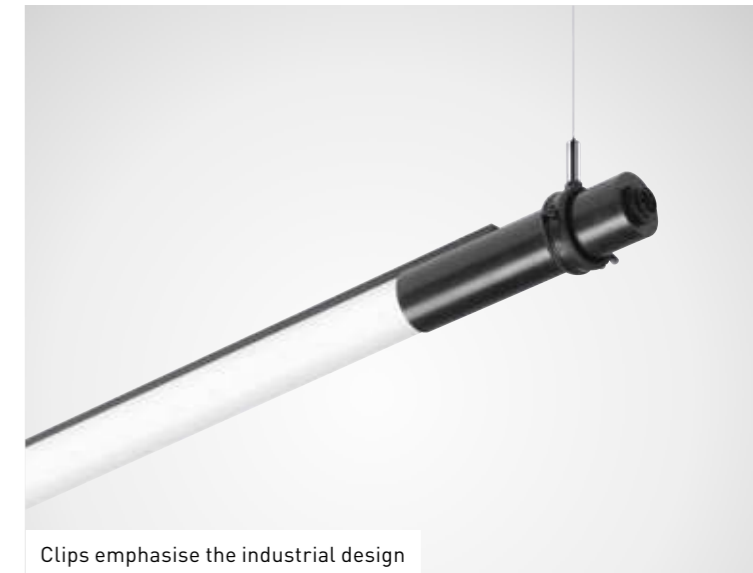

## SO-TUBE G3 H. INDUSTRIAL STYLE MEETS NEW WORK.

- The robust charm of the design blends ideally into industrial-style office environments
- Modern LED technology with linear light design and a round light emission surface
- Diverse mounting methods provide creative options for design

### So-Tube G3 H

- Mounting type**  
Suspended
- Beam characteristic**  
Lambertian  
direct-indirect
- Luminaire luminous flux**  
7,800 lm
- Colour rendering index | Light colour**  
Ra > 80  
3,000 K  
4,000 K  
Tunable White 2,700 K- 6,500 K
- Service life**  
L80 = 50,000 h
- Luminaire colour**  
black
- Operating mode**  
switchable and DALI dimmable (ETDD)
- Connectivity**  
LiveLink WiFi capable
- Accessories**  
Connection cables  
Ceiling roses  
Ceiling roses with LiveLink  
Ceiling roses with LiveLink WiFi  
Connection cables

IP20

Clips emphasise the industrial design

Also available as surface-mounted luminaire