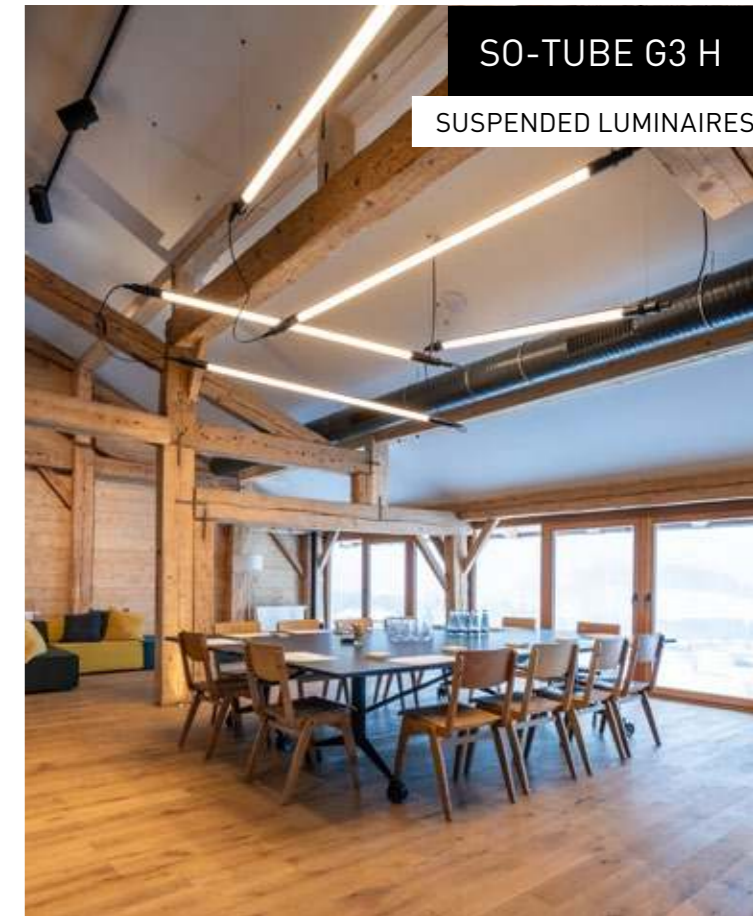

SO-TUBE G3 H. INDUSTRIAL STYLE MEETS NEW WORK.

- The robust charm of the design blends ideally into industrial-style office environments
- Modern LED technology with linear light design and a round light emission surface
- Diverse mounting methods provide creative options for design

www.trilux.com/sotube-led

Detailed product information:
www.trilux.com/so-tube-led

SO-TUBE G3 H

SUSPENDED LUMINAIRES

So-Tube G3 H

- **Mounting type**
  Suspended
- **Beam characteristic**
  Lambertian
  direct-indirect
- **Luminaire luminous flux**
  7,800 lm
- **Colour rendering index | Light colour**
  Ra > 80
  3,000 K
  4,000 K
  Tunable White 2,700 K- 6,500 K
- **Service life**
  L80 = 50,000 h
- **Luminaire colour**
  black
- **Operating mode**
  switchable and DALI dimmable (ETDD)
- **Connectivity**
  LiveLink WiFi capable
- **Accessories**
  Connection cables
  Ceiling roses
  Ceiling roses with LiveLink
  Ceiling roses with LiveLink WiFi
  Connection cables

IP20